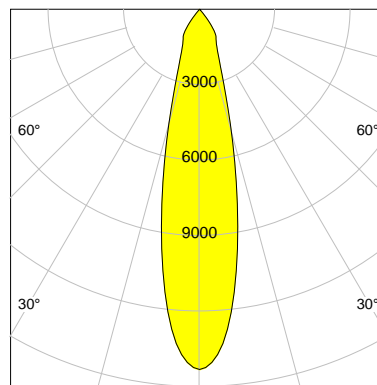

REFLECTOR

Technology	ULTRA
Material	Miro 4 Silver
FWHM	24°
FWTM	55°