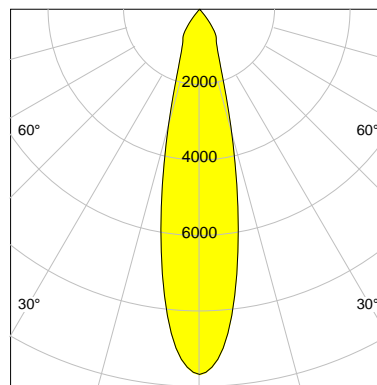

REFLECTOR

Technology	ULTRA
Material	Miro 4 Silver
FWHM	24°
FWTM	55°