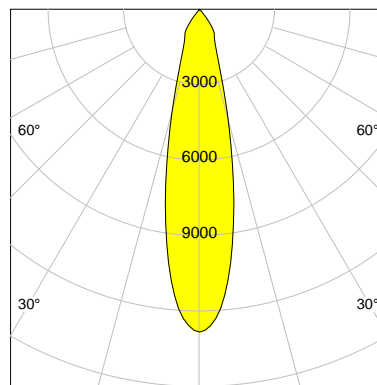

LED

Color Temperature	3000K
Color Rendering	CRI 92
LES	15
Color Tolerance	3-Step McAdam
Planckian Curve	BBBL
Spectrum	Premium White G7
Photobiological safety	RG2

ELECTRICAL

Power Supply	220-240, 50-60Hz
Safety Class	2
Startup Time	< 1s
Overload- / Shortcircuit Protection	
Wiring / Adapter	3-Phase Adapter
Max Luminaires MCB	B16A 27 pcs
Tracks	Global Stucchi Eutrac

Control

Control	On/Off
---------	--------

REFLECTOR

Technology	ULTRA
Material	Miro 4 Silver
FWHM	24°
FWTM	55°

I-max : 12826 cd *

UGR : 21.8 (4H/8H - 70/50/20)

H/m	D/m	E _{max} /lx/klm *
1.0	0.4	3685
2.0	0.8	921
3.0	1.3	409
4.0	1.7	230