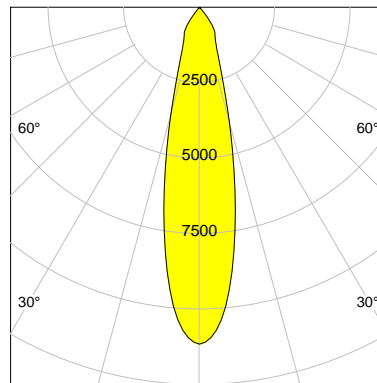

DESCRIPTION

Type	Track Spotlight
Article-number	141279L10856
Colour	white
Energy Consumption	21.1 W
Efficiency	143 lm/W
Luminous Flux	3027 lm
Current (sec)	550 mA
Protection Class	IP 20
Energy-Label	C
Cooling	Passive

LED

Color Temperature	3500K
Color Rendering	CRI 90
LES	15
Color Tolerance	2-Step McAdam
Planckian Curve	BBBL
Spectrum	Premium White G7 HE+
Photobiological safety	RG1

ELECTRICAL

Power Supply	220-240, 50-60Hz
Safety Class	2
Startup Time	< 1s
Overload- / Shortcircuit Protection	
Wiring / Adapter	3-Phase Adapter
Max Luminaires MCB	B16A 27 pcs
Tracks	Global Stucchi Eutrac

Control

Control	On/Off
---------	--------

REFLECTOR

Technology	ULTRA
Material	Miro 4 Silver
FWHM	24°
FWTM	55°

I-max : 11153 cd *

UGR : 21.3 (4H/8H - 70/50/20)

H/m	D/m	E _{max} /lx/klm *
1.0	0.4	3685
2.0	0.8	921
3.0	1.3	409
4.0	1.7	230