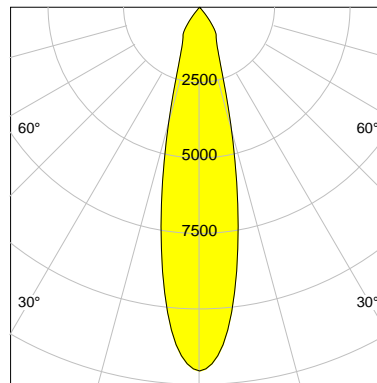

DESCRIPTION

Type	Track Spotlight
Article-number	141279L10857
Colour	white
Energy Consumption	23.2 W
Efficiency	141 lm/W
Luminous Flux	3268 lm
Current (sec)	600 mA
Protection Class	IP 20
Energy-Label	C
Cooling	Passive

LED

Color Temperature	3500K
Color Rendering	CRI 90
LES	15
Color Tolerance	2-Step McAdam
Planckian Curve	BBBL
Spectrum	Premium White G7 HE+
Photobiological safety	RG1

ELECTRICAL

Power Supply	220-240, 50-60Hz
Safety Class	2
Startup Time	< 1s
Overload- / Shortcircuit Protection	
Wiring / Adapter	3-Phase Adapter
Max Luminaires MCB	B16A 27 pcs
Tracks	Global Stucchi Eutrac

Control

Control	On/Off
---------	--------

REFLECTOR

Technology	ULTRA
Material	Miro 4 Silver
FWHM	24°
FWTM	55°

I-max : 12041 cd *

UGR : 21.6 (4H/8H - 70/50/20)

H/m	D/m	E _{max} /lx/klm *
1.0	0.4	3685
2.0	0.8	921
3.0	1.3	409
4.0	1.7	230