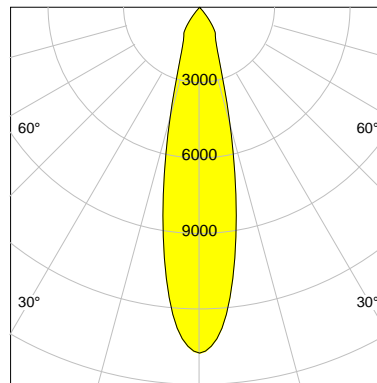

DESCRIPTION

Type	Track Spotlight
Article-number	141279L10858
Colour	white
Energy Consumption	27.4 W
Efficiency	136 lm/W
Luminous Flux	3729 lm
Current (sec)	700 mA
Protection Class	IP 20
Energy-Label	D
Cooling	Passive

LED

Color Temperature	3500K
Color Rendering	CRI 90
LES	15
Color Tolerance	2-Step McAdam
Planckian Curve	BBBL
Spectrum	Premium White G7 HE+
Photobiological safety	RG1

ELECTRICAL

Power Supply	220-240, 50-60Hz
Safety Class	2
Startup Time	< 1s
Overload- / Shortcircuit Protection	
Wiring / Adapter	3-Phase Adapter
Max Luminaires MCB	B16A 27 pcs
Tracks	Global Stucchi Eutrac

Control

Control	On/Off
---------	--------

REFLECTOR

Technology	ULTRA
Material	Miro 4 Silver
FWHM	24°
FWTM	55°

I-max : 13740 cd *

UGR : 22.0 (4H/8H - 70/50/20)

H/m	D/m	E _{max} /lx/klm *
1.0	0.4	3685
2.0	0.8	921
3.0	1.3	409
4.0	1.7	230