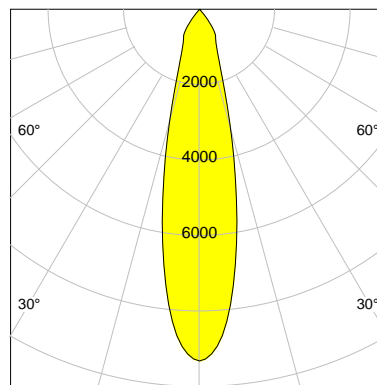

REFLECTOR

Technology	ULTRA
Material	Miro 4 Silver
FWHM	24°
FWTM	55°