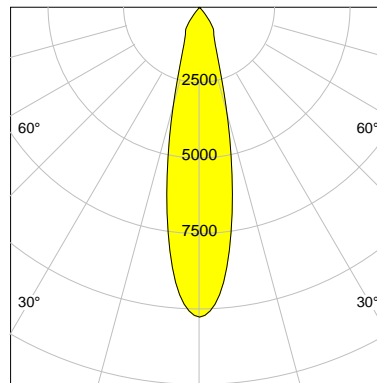

REFLECTOR

Technology	ULTRA
Material	Miro 4 Silver
FWHM	24°
FWTM	55°