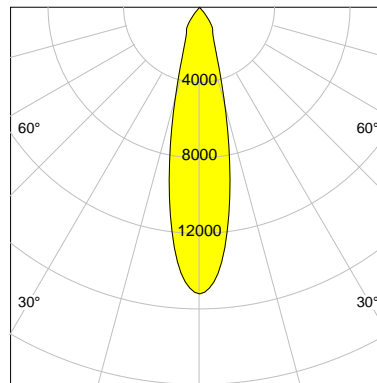

REFLECTOR

Technology	ULTRA
Material	Miro 4 Silver
FWHM	24°
FWTM	55°