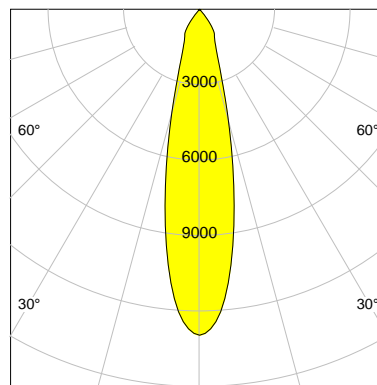

REFLECTOR

Technology	ULTRA
Material	Miro 4 Silver
FWHM	24°
FWTM	55°