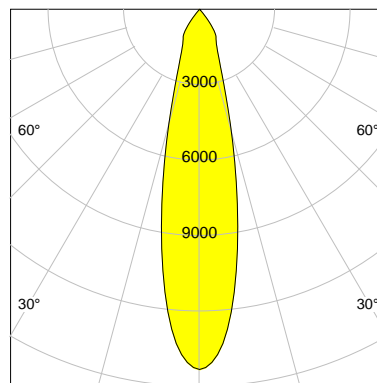

REFLECTOR

Technology	ULTRA
Material	Miro 4 Silver
FWHM	24°
FWTM	55°