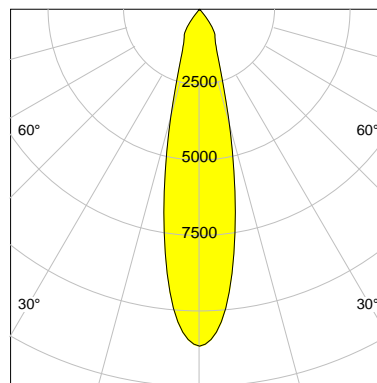

REFLECTOR

Technology	ULTRA
Material	Miro 4 Silver
FWHM	24°
FWTM	55°