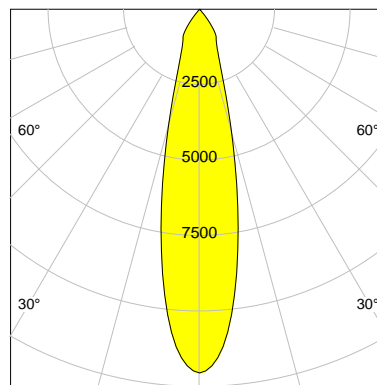

REFLECTOR

Technology	ULTRA
Material	Miro 4 Silver
FWHM	24°
FWTM	55°