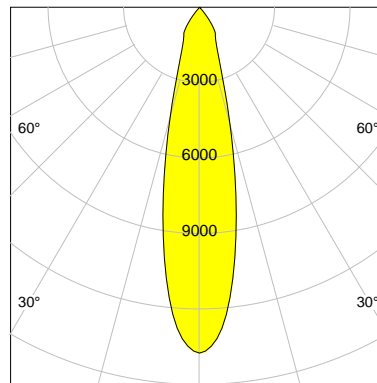

REFLECTOR

Technology	ULTRA
Material	Miro 4 Silver
FWHM	24°
FWTM	55°