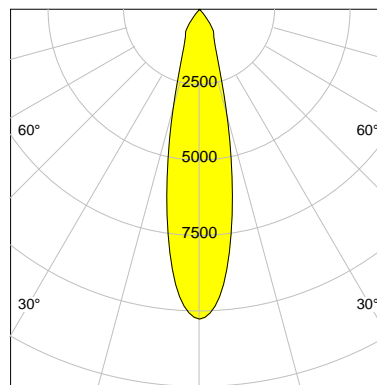

REFLECTOR

Technology	ULTRA
Material	Miro 4 Silver
FWHM	24°
FWTM	55°