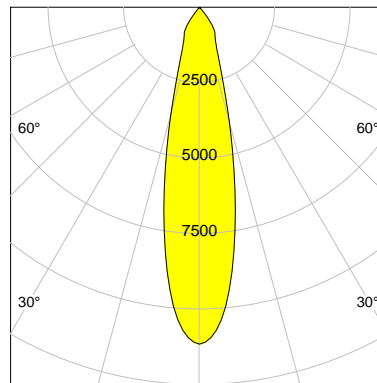

REFLECTOR

Technology	ULTRA
Material	Miro 4 Silver
FWHM	24°
FWTM	55°