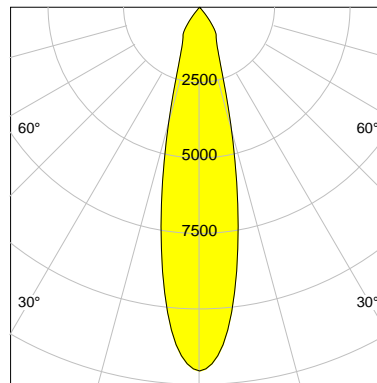

REFLECTOR

Technology	ULTRA
Material	Miro 4 Silver
FWHM	24°
FWTM	55°