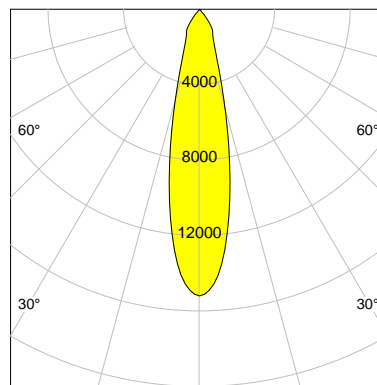

REFLECTOR

Technology	ULTRA
Material	Miro 4 Silver
FWHM	24°
FWTM	55°