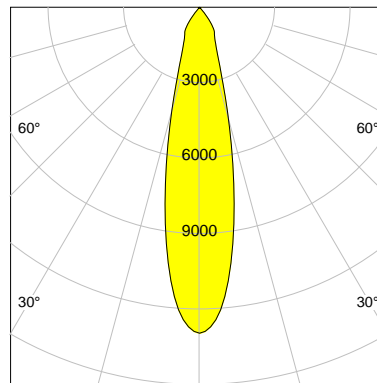

REFLECTOR

Technology	ULTRA
Material	Miro 4 Silver
FWHM	24°
FWTM	55°