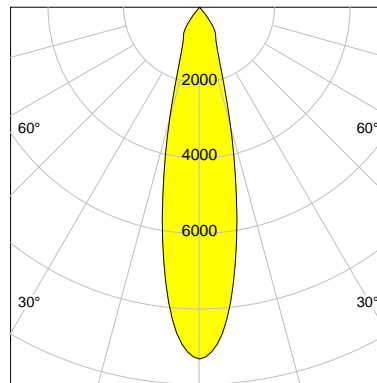

DESCRIPTION

Type	Track Spotlight
Article-number	141279L10928
Colour	silver
Energy Consumption	17.1 W
Efficiency	148 lm/W
Luminous Flux	2528 lm
Current (sec)	450 mA
Protection Class	IP 20
Energy-Label	C
Cooling	Passive

LED

Color Temperature	3500K
Color Rendering	CRI 90
LES	15
Color Tolerance	2-Step McAdam
Planckian Curve	BBBL
Spectrum	Premium White G7 HE+
Photobiological safety	RG1

ELECTRICAL

Power Supply	220-240, 50-60Hz
Safety Class	2
Startup Time	< 1s
Overload- / Shortcircuit Protection	
Wiring / Adapter	3-Phase Adapter
Max Luminaires MCB	B16A 27 pcs
Tracks	Global Stucchi Eutrac

Control

Control	On/Off
---------	--------

REFLECTOR

Technology	ULTRA
Material	Miro 4 Silver
FWHM	24°
FWTM	55°

I-max : 9315 cd *

UGR : 20.7 (4H/8H - 70/50/20)

H/m	D/m	E _{max} /lx/klm *
1.0	0.4	3685
2.0	0.8	921
3.0	1.3	409
4.0	1.7	230