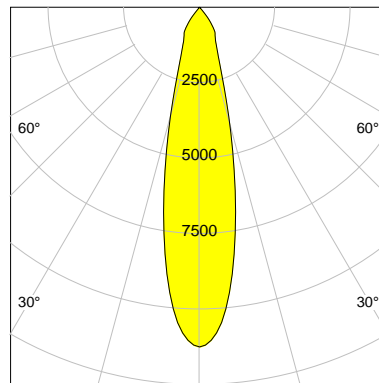

REFLECTOR

Technology	ULTRA
Material	Miro 4 Silver
FWHM	24°
FWTM	55°