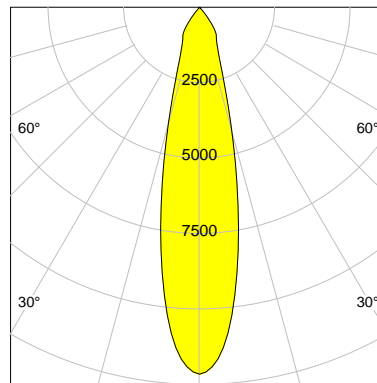

REFLECTOR

Technology	ULTRA
Material	Miro 4 Silver
FWHM	24°
FWTM	55°