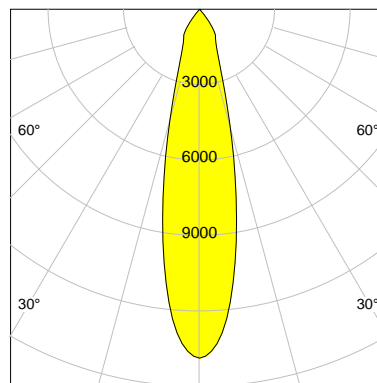

REFLECTOR

Technology	ULTRA
Material	Miro 4 Silver
FWHM	24°
FWTM	55°