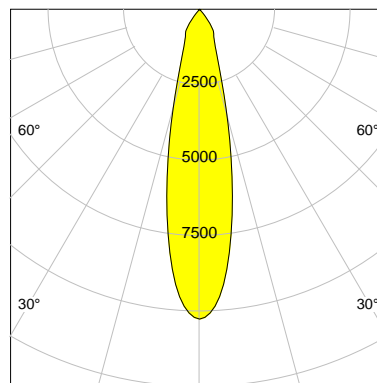

DESCRIPTION

Type	Track Spotlight
Article-number	141279L10945
Colour	silver
Energy Consumption	19.1 W
Efficiency	146 lm/W
Luminous Flux	2784 lm
Current (sec)	500 mA
Protection Class	IP 20
Energy-Label	C
Cooling	Passive

LED

Color Temperature	3500K
Color Rendering	CRI 90
LES	15
Color Tolerance	2-Step McAdam
Planckian Curve	BBBL
Spectrum	Premium White G7 HE+
Photobiological safety	RG1

ELECTRICAL

Power Supply	220-240, 50-60Hz
Safety Class	2
Startup Time	< 1s
Overload- / Shortcircuit Protection	
Wiring / Adapter	3-Phase Adapter
Max Luminaires MCB	B16A 27 pcs
Tracks	Global Stucchi Eutrac

Control

Control	On/Off
---------	--------

REFLECTOR

Technology	ULTRA
Material	Miro 4 Silver
FWHM	24°
FWTM	55°

I-max : 10258 cd *

UGR : 21.0 (4H/8H - 70/50/20)

H/m	D/m	E _{max} /lx/klm *
1.0	0.4	3685
2.0	0.8	921
3.0	1.3	409
4.0	1.7	230