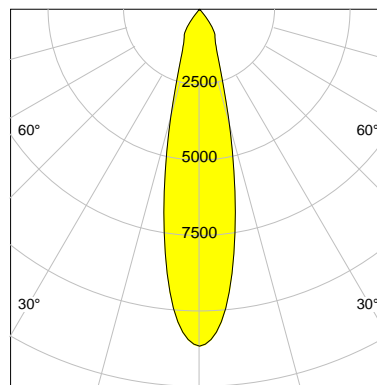

DESCRIPTION

Type	Track Spotlight
Article-number	141279L10946
Colour	silver
Energy Consumption	21.1 W
Efficiency	143 lm/W
Luminous Flux	3027 lm
Current (sec)	550 mA
Protection Class	IP 20
Energy-Label	C
Cooling	Passive

LED

Color Temperature	3500K
Color Rendering	CRI 90
LES	15
Color Tolerance	2-Step McAdam
Planckian Curve	BBBL
Spectrum	Premium White G7 HE+
Photobiological safety	RG1

ELECTRICAL

Power Supply	220-240, 50-60Hz
Safety Class	2
Startup Time	< 1s
Overload- / Shortcircuit Protection	
Wiring / Adapter	3-Phase Adapter
Max Luminaires MCB	B16A 27 pcs
Tracks	Global Stucchi Eutrac

Control

Control	On/Off
---------	--------

REFLECTOR

Technology	ULTRA
Material	Miro 4 Silver
FWHM	24°
FWTM	55°

I-max : 11153 cd *

UGR : 21.3 (4H/8H - 70/50/20)

H/m	D/m	E _{max} /lx/klm *
1.0	0.4	3685
2.0	0.8	921
3.0	1.3	409
4.0	1.7	230