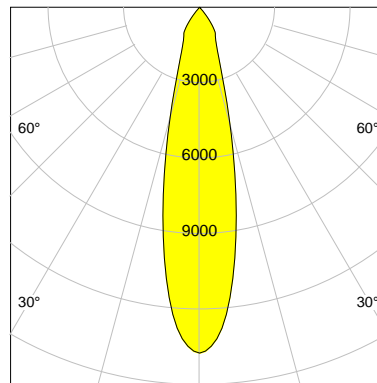

DESCRIPTION

Type	Track Spotlight
Article-number	141279L10948
Colour	silver
Energy Consumption	27.4 W
Efficiency	136 lm/W
Luminous Flux	3729 lm
Current (sec)	700 mA
Protection Class	IP 20
Energy-Label	D
Cooling	Passive

LED

Color Temperature	3500K
Color Rendering	CRI 90
LES	15
Color Tolerance	2-Step McAdam
Planckian Curve	BBBL
Spectrum	Premium White G7 HE+
Photobiological safety	RG1

ELECTRICAL

Power Supply	220-240, 50-60Hz
Safety Class	2
Startup Time	< 1s
Overload- / Shortcircuit Protection	
Wiring / Adapter	3-Phase Adapter
Max Luminaires MCB	B16A 27 pcs
Tracks	Global Stucchi Eutrac

Control

Control	On/Off
---------	--------

REFLECTOR

Technology	ULTRA
Material	Miro 4 Silver
FWHM	24°
FWTM	55°

I-max : 13740 cd *

UGR : 22.0 (4H/8H - 70/50/20)

H/m	D/m	E _{max} /lx/klm *
1.0	0.4	3685
2.0	0.8	921
3.0	1.3	409
4.0	1.7	230