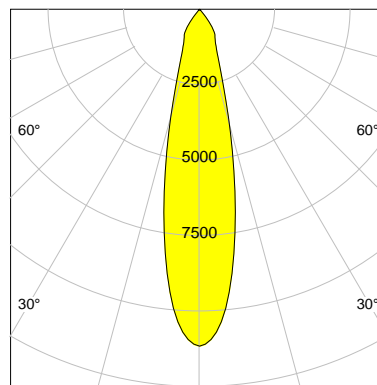

DESCRIPTION

Type	Track Spotlight
Article-number	141279L10952
Colour	black
Energy Consumption	21.1 W
Efficiency	143 lm/W
Luminous Flux	3027 lm
Current (sec)	550 mA
Protection Class	IP 20
Energy-Label	C
Cooling	Passive

LED

Color Temperature	3500K
Color Rendering	CRI 90
LES	15
Color Tolerance	2-Step McAdam
Planckian Curve	BBBL
Spectrum	Premium White G7 HE+
Photobiological safety	RG1

ELECTRICAL

Power Supply	220-240, 50-60Hz
Safety Class	2
Startup Time	< 1s
Overload- / Shortcircuit Protection	
Wiring / Adapter	3-Phase Adapter
Max Luminaires MCB	B16A 27 pcs
Tracks	Global Stucchi Eutrac

Control

Control	On/Off
---------	--------

REFLECTOR

Technology	ULTRA
Material	Miro 4 Silver
FWHM	24°
FWTM	55°

I-max : 11153 cd *

UGR : 21.3 (4H/8H - 70/50/20)

H/m	D/m	E _{max} /lx/klm *
1.0	0.4	3685
2.0	0.8	921
3.0	1.3	409
4.0	1.7	230