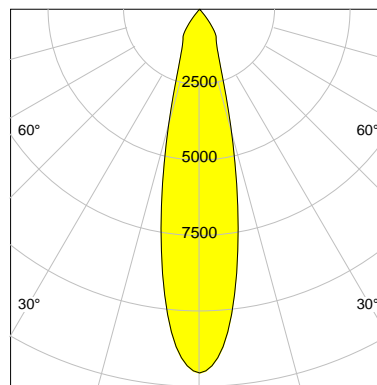

DESCRIPTION

Type	Track Spotlight
Article-number	141279L10953
Colour	black
Energy Consumption	23.2 W
Efficiency	141 lm/W
Luminous Flux	3268 lm
Current (sec)	600 mA
Protection Class	IP 20
Energy-Label	C
Cooling	Passive

LED

Color Temperature	3500K
Color Rendering	CRI 90
LES	15
Color Tolerance	2-Step McAdam
Planckian Curve	BBBL
Spectrum	Premium White G7 HE+
Photobiological safety	RG1

ELECTRICAL

Power Supply	220-240, 50-60Hz
Safety Class	2
Startup Time	< 1s
Overload- / Shortcircuit Protection	
Wiring / Adapter	3-Phase Adapter
Max Luminaires MCB	B16A 27 pcs
Tracks	Global Stucchi Eutrac

Control

Control	On/Off
---------	--------

REFLECTOR

Technology	ULTRA
Material	Miro 4 Silver
FWHM	24°
FWTM	55°

I-max : 12041 cd *

UGR : 21.6 (4H/8H - 70/50/20)

H/m	D/m	E _{max} /lx/klm *
1.0	0.4	3685
2.0	0.8	921
3.0	1.3	409
4.0	1.7	230