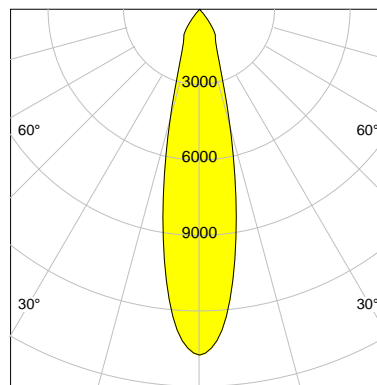

REFLECTOR

Technology	ULTRA
Material	Miro 4 Silver
FWHM	24°
FWTM	55°