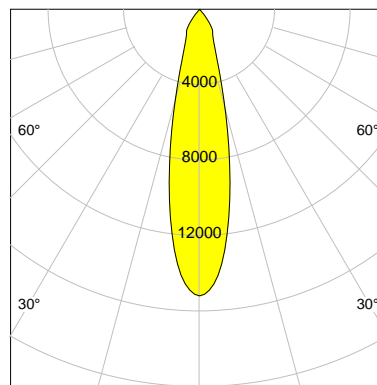

DESCRIPTION

Type	Track Spotlight
Article-number	141279L10955
Colour	black
Energy Consumption	31.8 W
Efficiency	130 lm/W
Luminous Flux	4121 lm
Current (sec)	800 mA
Protection Class	IP 20
Energy-Label	D
Cooling	Passive

LED

Color Temperature	3500K
Color Rendering	CRI 90
LES	15
Color Tolerance	2-Step McAdam
Planckian Curve	BBBL
Spectrum	Premium White G7 HE+
Photobiological safety	RG1

ELECTRICAL

Power Supply	220-240, 50-60Hz
Safety Class	2
Startup Time	< 1s
Overload- / Shortcircuit Protection	
Wiring / Adapter	3-Phase Adapter
Max Luminaires MCB	B16A 27 pcs
Tracks	Global Stucchi Eutrac

Control

Control	On/Off
---------	--------

REFLECTOR

Technology	ULTRA
Material	Miro 4 Silver
FWHM	24°
FWTM	55°

I-max : 15184 cd *

UGR : 22.4 (4H/8H - 70/50/20)

H/m	D/m	E _{max} /lx/klm *
1.0	0.4	3685
2.0	0.8	921
3.0	1.3	409
4.0	1.7	230