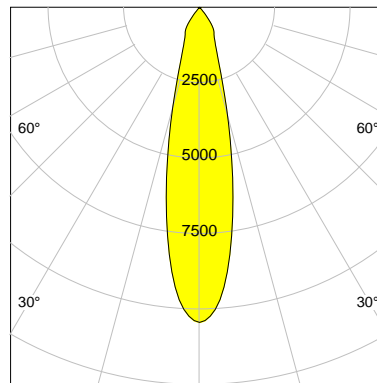

DESCRIPTION

Type	Track Spotlight
Article-number	141279L10959
Colour	white
Energy Consumption	23.2 W
Efficiency	122 lm/W
Luminous Flux	2832 lm
Current (sec)	600 mA
Protection Class	IP 20
Energy-Label	D
Cooling	Passive

LED

Color Temperature	4000K
Color Rendering	CRI 92
LES	15
Color Tolerance	3-Step McAdam
Planckian Curve	BBBL
Spectrum	Premium White G7
Photobiological safety	RG2

ELECTRICAL

Power Supply	220-240, 50-60Hz
Safety Class	2
Startup Time	< 1s
Overload- / Shortcircuit Protection	
Wiring / Adapter	3-Phase Adapter
Max Luminaires MCB	B16A 27 pcs
Tracks	Global Stucchi Eutrac

Control

Control	On/Off
---------	--------

REFLECTOR

Technology	ULTRA
Material	Miro 4 Silver
FWHM	24°
FWTM	55°

I-max : 10435 cd *

UGR : 21.1 (4H/8H - 70/50/20)

H/m	D/m	E _{max} /lx/klm *
1.0	0.4	3685
2.0	0.8	921
3.0	1.3	409
4.0	1.7	230