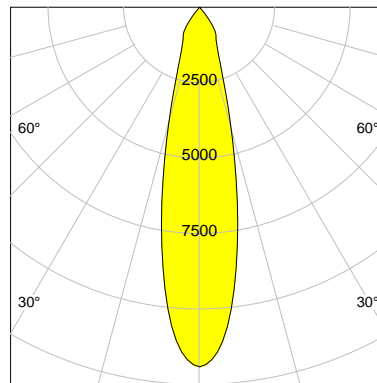

DESCRIPTION

Type	Track Spotlight
Article-number	141279L10975
Colour	white
Energy Consumption	27.4 W
Efficiency	118 lm/W
Luminous Flux	3231 lm
Current (sec)	700 mA
Protection Class	IP 20
Energy-Label	D
Cooling	Passive

LED

Color Temperature	4000K
Color Rendering	CRI 92
LES	15
Color Tolerance	3-Step McAdam
Planckian Curve	BBBL
Spectrum	Premium White G7
Photobiological safety	RG2

ELECTRICAL

Power Supply	220-240, 50-60Hz
Safety Class	2
Startup Time	< 1s
Overload- / Shortcircuit Protection	
Wiring / Adapter	3-Phase Adapter
Max Luminaires MCB	B16A 27 pcs
Tracks	Global Stucchi Eutrac

Control

Control	On/Off
---------	--------

REFLECTOR

Technology	ULTRA
Material	Miro 4 Silver
FWHM	24°
FWTM	55°

I-max : 11905 cd *

UGR : 21.5 (4H/8H - 70/50/20)

H/m	D/m	E _{max} /lx/klm *
1.0	0.4	3685
2.0	0.8	921
3.0	1.3	409
4.0	1.7	230