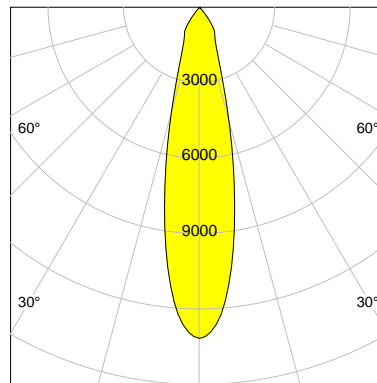

REFLECTOR

Technology	ULTRA
Material	Miro 4 Silver
FWHM	24°
FWTM	55°