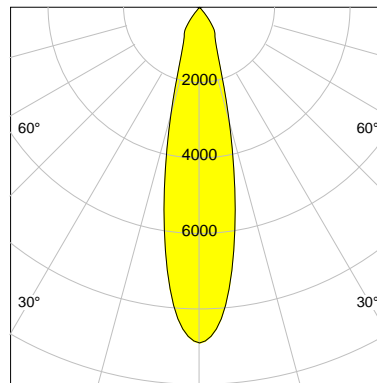

REFLECTOR

Technology	ULTRA
Material	Miro 4 Silver
FWHM	24°
FWTM	55°