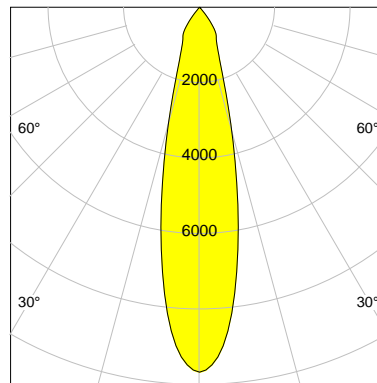

REFLECTOR

Technology	ULTRA
Material	Miro 4 Silver
FWHM	24°
FWTM	55°