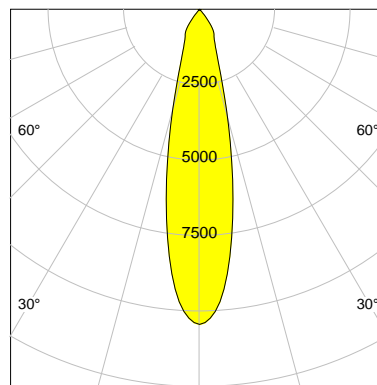

REFLECTOR

Technology	ULTRA
Material	Miro 4 Silver
FWHM	24°
FWTM	55°