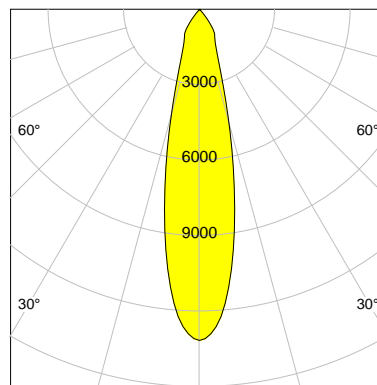

REFLECTOR

Technology	ULTRA
Material	Miro 4 Silver
FWHM	24°
FWTM	55°