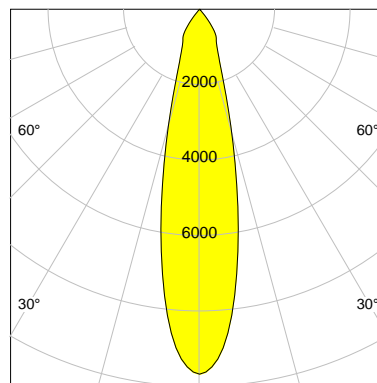

REFLECTOR

Technology	ULTRA
Material	Miro 4 Silver
FWHM	24°
FWTM	55°