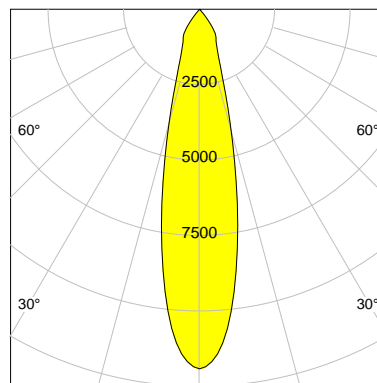

REFLECTOR

Technology	ULTRA
Material	Miro 4 Silver
FWHM	24°
FWTM	55°