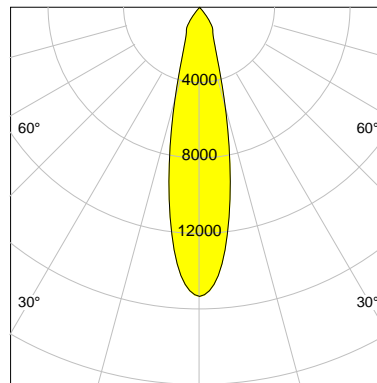

REFLECTOR

Technology	ULTRA
Material	Miro 4 Silver
FWHM	24°
FWTM	55°