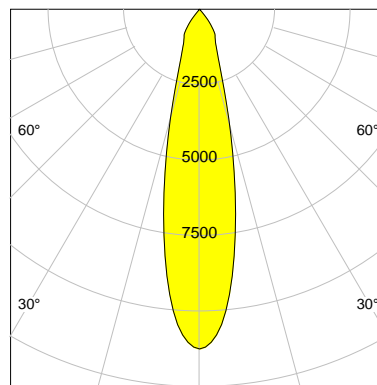

DESCRIPTION

Type	Track Spotlight
Article-number	141279L11004
Colour	silver
Energy Consumption	21.1 W
Efficiency	144 lm/W
Luminous Flux	3053 lm
Current (sec)	550 mA
Protection Class	IP 20
Energy-Label	C
Cooling	Passive

LED

Color Temperature	4000K
Color Rendering	CRI 82
LES	15
Color Tolerance	3-Step McAdam
Planckian Curve	BBL
Spectrum	Neutral White G7
Photobiological safety	RG2

ELECTRICAL

Power Supply	220-240, 50-60Hz
Safety Class	2
Startup Time	< 1s
Overload- / Shortcircuit Protection	
Wiring / Adapter	3-Phase Adapter
Max Luminaires MCB	B16A 27 pcs
Tracks	Global Stucchi Eutrac

Control

Control	On/Off
---------	--------

REFLECTOR

Technology	ULTRA
Material	Miro 4 Silver
FWHM	24°
FWTM	55°

I-max : 11249 cd *

UGR : 21.4 (4H/8H - 70/50/20)

H/m	D/m	E _{max} /lx/klm *
1.0	0.4	3685
2.0	0.8	921
3.0	1.3	409
4.0	1.7	230