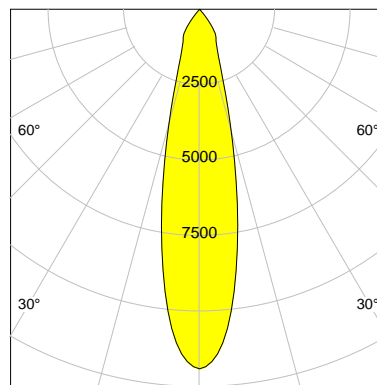

REFLECTOR

Technology	ULTRA
Material	Miro 4 Silver
FWHM	24°
FWTM	55°