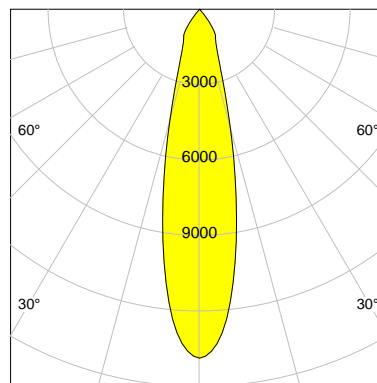

DESCRIPTION

Type	Track Spotlight
Article-number	141279L11021
Colour	silver
Energy Consumption	27.4 W
Efficiency	137 lm/W
Luminous Flux	3762 lm
Current (sec)	700 mA
Protection Class	IP 20
Energy-Label	C
Cooling	Passive

LED

Color Temperature	4000K
Color Rendering	CRI 82
LES	15
Color Tolerance	3-Step McAdam
Planckian Curve	BBL
Spectrum	Neutral White G7
Photobiological safety	RG2

ELECTRICAL

Power Supply	220-240, 50-60Hz
Safety Class	2
Startup Time	< 1s
Overload- / Shortcircuit Protection	
Wiring / Adapter	3-Phase Adapter
Max Luminaires MCB	B16A 27 pcs
Tracks	Global Stucchi Eutrac

Control

Control	On/Off
---------	--------

REFLECTOR

Technology	ULTRA
Material	Miro 4 Silver
FWHM	24°
FWTM	55°

I-max : 13861 cd *

UGR : 22.1 (4H/8H - 70/50/20)

H/m	D/m	E _{max} /lx/klm *
1.0	0.4	3685
2.0	0.8	921
3.0	1.3	409
4.0	1.7	230