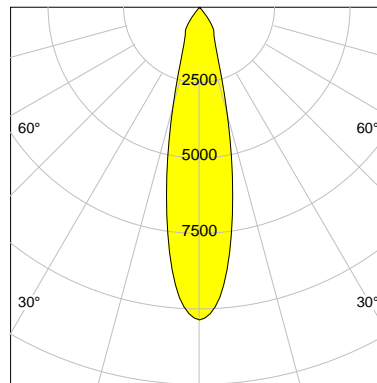

DESCRIPTION

Type	Track Spotlight
Article-number	141279L11024
Colour	black
Energy Consumption	19.1 W
Efficiency	147 lm/W
Luminous Flux	2809 lm
Current (sec)	500 mA
Protection Class	IP 20
Energy-Label	C
Cooling	Passive

LED

Color Temperature	4000K
Color Rendering	CRI 82
LES	15
Color Tolerance	3-Step McAdam
Planckian Curve	BBL
Spectrum	Neutral White G7
Photobiological safety	RG2

ELECTRICAL

Power Supply	220-240, 50-60Hz
Safety Class	2
Startup Time	< 1s
Overload- / Shortcircuit Protection	
Wiring / Adapter	3-Phase Adapter
Max Luminaires MCB	B16A 27 pcs
Tracks	Global Stucchi Eutrac

Control

Control	On/Off
---------	--------

REFLECTOR

Technology	ULTRA
Material	Miro 4 Silver
FWHM	24°
FWTM	55°

I-max : 10350 cd *

UGR : 21.1 (4H/8H - 70/50/20)

H/m	D/m	E _{max} /lx/klm *
1.0	0.4	3685
2.0	0.8	921
3.0	1.3	409
4.0	1.7	230