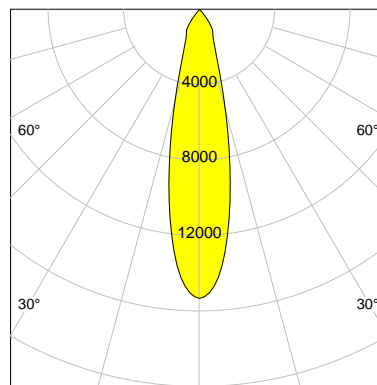

REFLECTOR

Technology	ULTRA
Material	Miro 4 Silver
FWHM	24°
FWTM	55°