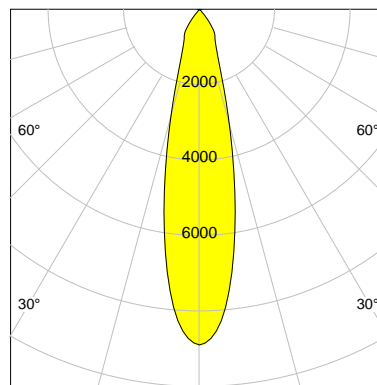

REFLECTOR

Technology	ULTRA
Material	Miro 4 Silver
FWHM	24°
FWTM	55°