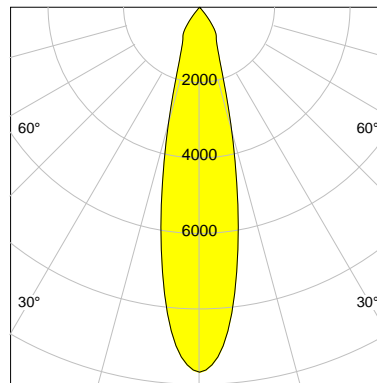

DESCRIPTION

Type	Track Spotlight
Article-number	141279L11044
Colour	silver
Energy Consumption	21.1 W
Efficiency	124 lm/W
Luminous Flux	2623 lm
Current (sec)	550 mA
Protection Class	IP 20
Energy-Label	D
Cooling	Passive

LED

Color Temperature	4000K
Color Rendering	CRI 92
LES	15
Color Tolerance	3-Step McAdam
Planckian Curve	BBBL
Spectrum	Premium White G7
Photobiological safety	RG2

ELECTRICAL

Power Supply	220-240, 50-60Hz
Safety Class	2
Startup Time	< 1s
Overload- / Shortcircuit Protection	
Wiring / Adapter	3-Phase Adapter
Max Luminaires MCB	B16A 27 pcs
Tracks	Global Stucchi Eutrac

Control

Control	On/Off
---------	--------

REFLECTOR

Technology	ULTRA
Material	Miro 4 Silver
FWHM	24°
FWTM	55°

I-max : 9665 cd *

UGR : 20.8 (4H/8H - 70/50/20)

H/m	D/m	E _{max} /lx/klm *
1.0	0.4	3685
2.0	0.8	921
3.0	1.3	409
4.0	1.7	230