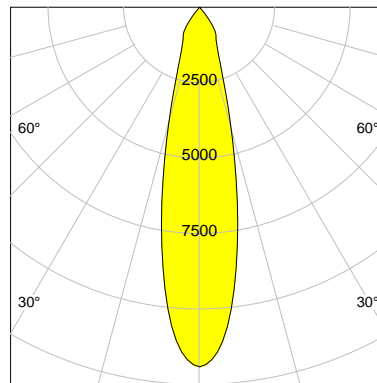

DESCRIPTION

Type	Track Spotlight
Article-number	141279L11046
Colour	silver
Energy Consumption	27.4 W
Efficiency	118 lm/W
Luminous Flux	3231 lm
Current (sec)	700 mA
Protection Class	IP 20
Energy-Label	D
Cooling	Passive

LED

Color Temperature	4000K
Color Rendering	CRI 92
LES	15
Color Tolerance	3-Step McAdam
Planckian Curve	BBBL
Spectrum	Premium White G7
Photobiological safety	RG2

ELECTRICAL

Power Supply	220-240, 50-60Hz
Safety Class	2
Startup Time	< 1s
Overload- / Shortcircuit Protection	
Wiring / Adapter	3-Phase Adapter
Max Luminaires MCB	B16A 27 pcs
Tracks	Global Stucchi Eutrac

Control

Control	On/Off
---------	--------

REFLECTOR

Technology	ULTRA
Material	Miro 4 Silver
FWHM	24°
FWTM	55°

I-max : 11905 cd *

UGR : 21.5 (4H/8H - 70/50/20)

H/m	D/m	E _{max} /lx/klm *
1.0	0.4	3685
2.0	0.8	921
3.0	1.3	409
4.0	1.7	230