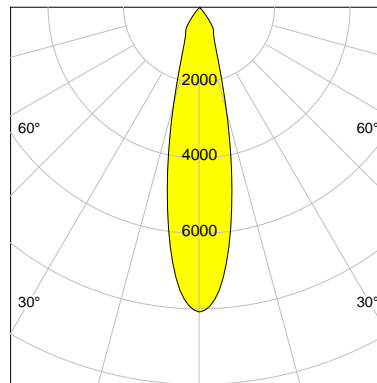

REFLECTOR

Technology	ULTRA
Material	Miro 4 Silver
FWHM	24°
FWTM	55°