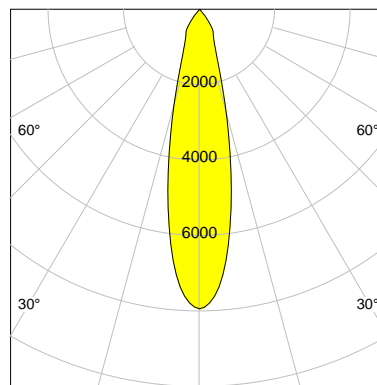

REFLECTOR

Technology	ULTRA
Material	Miro 4 Silver
FWHM	24°
FWTM	55°